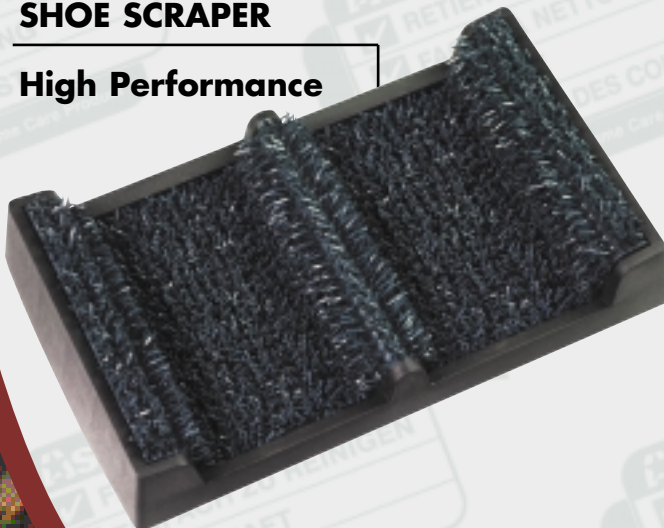

ROLL STAND

2 rolls of 0,91x17 m

Brindle

83

Meadow Green

MG

Mahogany

MA

Pacific Black

PB

SHOE SCRAPER

High Performance

NEW!

Forest Green 17

Slate Grey 41

NEW!