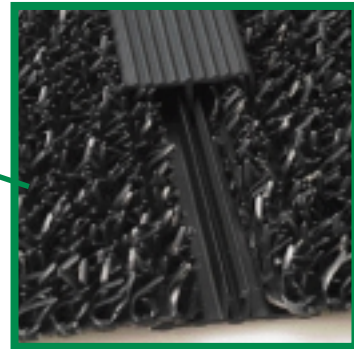

AstroTurf®

High Performance Rolls

ROLL STAND

2 rolls of 0,91x16 m

COLOURS AVAILABLE :

Classic Green 01 Forest Green 17

Silver Grey 04 Slate Grey 41

Limestone 67 Palace Red 20

Bordeaux 72 Midnight Blue 69

Professional edge profile

91 cm, 25 per pack
2 m, 25 per pack

Professional join profile

2 m, 25 per pack

Interested in Glue Down backing ? Contact us !