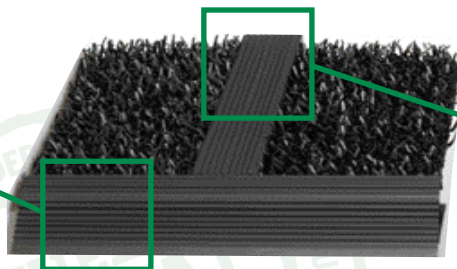

AstroTurf®

High Performance Rolls

ROLL STAND

2 rolls of 0,91x16 m

COLOURS AVAILABLE :

Classic Green 01 Forest Green 17

Silver Grey 04 Slate Grey 41

Limestone 67 Palace Red 20

Bordeaux 72 Midnight Blue 69

Professional edge profile

91 cm, 25 per pack
2 m, 25 per pack

Professional join profile

2 m, 25 per pack

Interested in Glue Down backing ? Contact us !